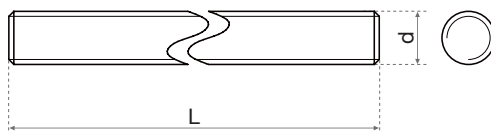

DIN 975 WHITWORTH

VARILLA ROSCADA, UNC - WHITWORTH THREADED RODS, UNC - WHITWORTH

Inox A2 ■
Inox A4 ■
Acero ■

UNC	1 metro
1/4	
5/16	
3/8	
7/16	
1/2	
5/8	
3/4	
7/8	
1	

W	1 metro
1/2